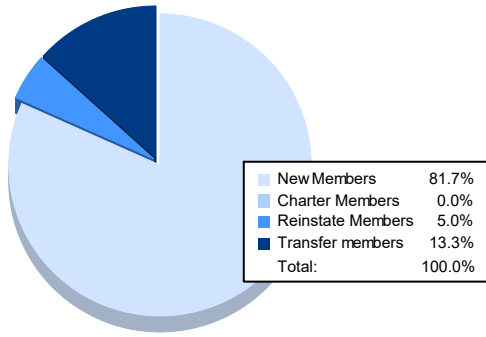

Year	New Clubs	Dropped Clubs	Gain/ Loss Clubs	New Members	Charter Members	Reinstate Members	Transfer Members	Total Member Added	Total Members Dropped	Gain/ Loss Members
2016-2017	0	1	-1	110	2	4	11	127	159	-32
2017-2018	0	0	0	134	0	11	17	162	181	-19
2018-2019	0	1	-1	84	1	3	11	99	142	-43
2019-2020	0	3	-3	82	1	10	15	108	150	-42
2020-2021	0	2	-2	49	0	3	8	60	164	-104
<b>Average</b>	<b>0</b>	<b>1</b>	<b>-1</b>	<b>92</b>	<b>1</b>	<b>6</b>	<b>12</b>	<b>111</b>	<b>159</b>	<b>-48</b>

### Membership Composition June 2021 Cumulative