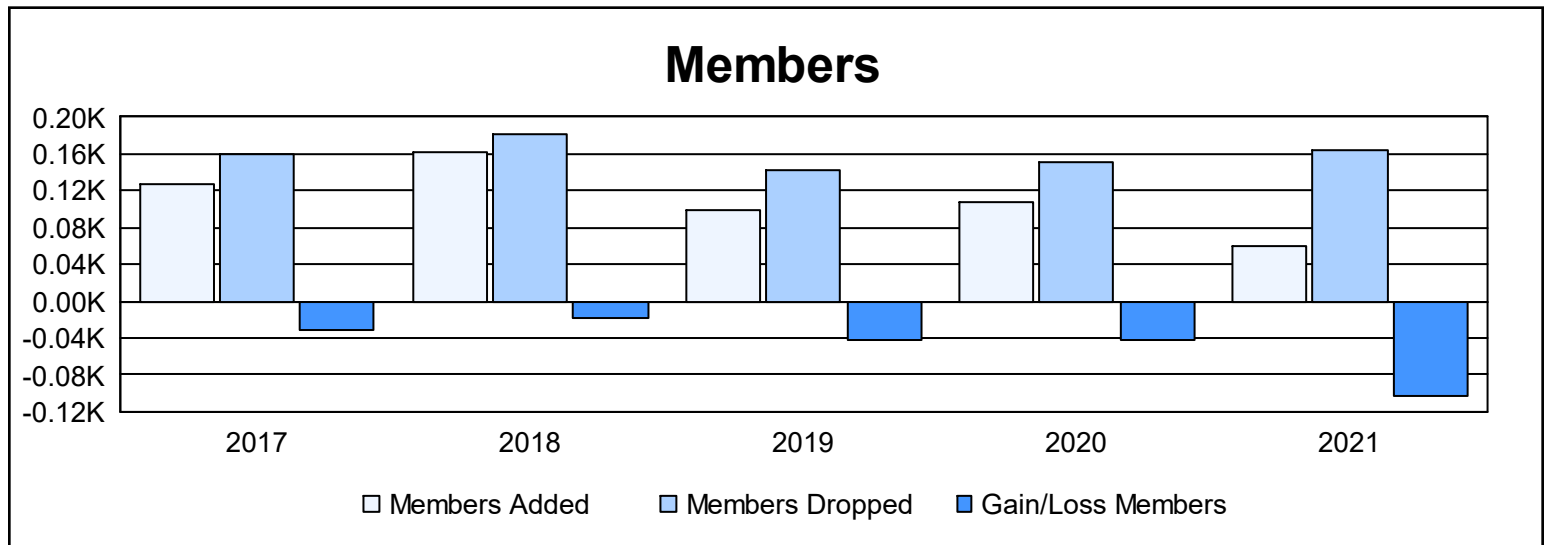

Year	New Clubs	Dropped Clubs	Gain/ Loss Clubs	New Members	Charter Members	Reinstate Members	Transfer Members	Total Member Added	Total Members Dropped	Gain/ Loss Members
2016-2017	0	1	-1	110	2	4	11	127	159	-32
2017-2018	0	0	0	134	0	11	17	162	181	-19
2018-2019	0	1	-1	84	1	3	11	99	142	-43
2019-2020	0	3	-3	82	1	10	15	108	150	-42
2020-2021	0	2	-2	49	0	3	8	60	164	-104
<b>Average</b>	<b>0</b>	<b>1</b>	<b>-1</b>	<b>92</b>	<b>1</b>	<b>6</b>	<b>12</b>	<b>111</b>	<b>159</b>	<b>-48</b>

### Membership Composition June 2021 Cumulative