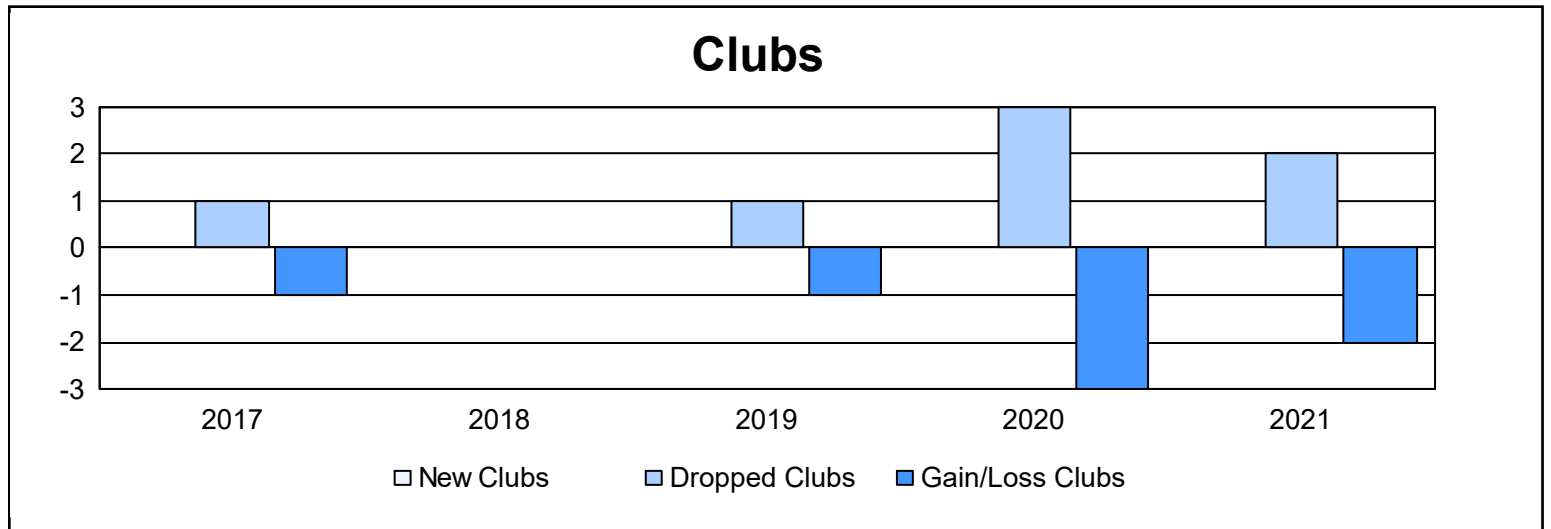

Year	New Clubs	Dropped Clubs	Gain/ Loss Clubs	New Members	Charter Members	Reinstate Members	Transfer Members	Total Member Added	Total Members Dropped	Gain/ Loss Members
2016-2017	0	1	-1	110	2	4	11	127	159	-32
2017-2018	0	0	0	134	0	11	17	162	181	-19
2018-2019	0	1	-1	84	1	3	11	99	142	-43
2019-2020	0	3	-3	82	1	10	15	108	150	-42
2020-2021	0	2	-2	49	0	3	8	60	164	-104
<b>Average</b>	<b>0</b>	<b>1</b>	<b>-1</b>	<b>92</b>	<b>1</b>	<b>6</b>	<b>12</b>	<b>111</b>	<b>159</b>	<b>-48</b>

### Membership Composition June 2021 Cumulative